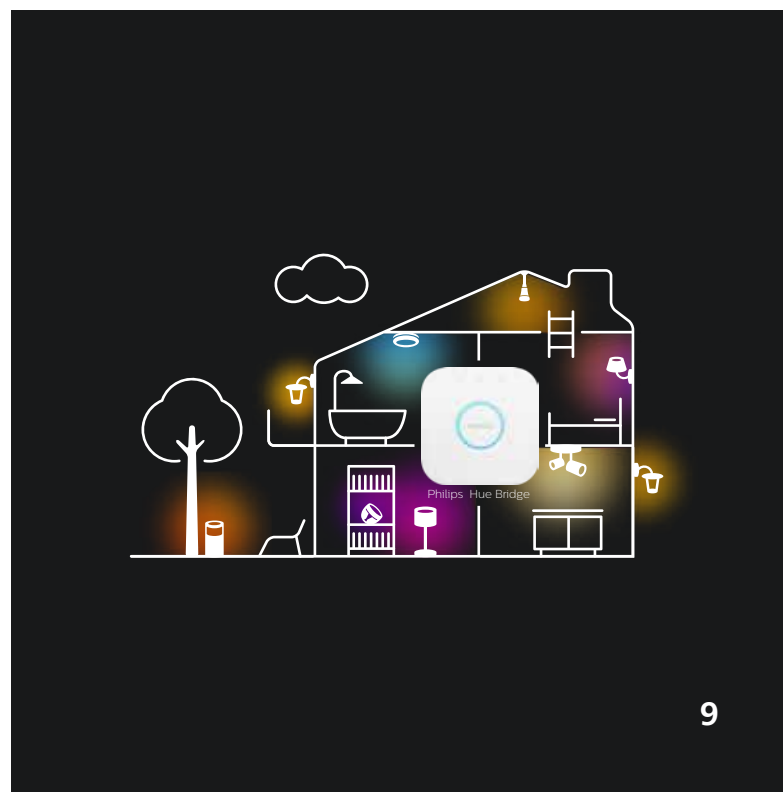

Smart wireless lighting system

Philips Hue with Bridge is based on ZigBee, a low-power, safe, and reliable technology to control your lights. New features and improvements are continuously added to the system to make it even more useful. Software and firmware updates can be done wirelessly and directly to your lights. The Philips Hue system can be easily integrated with other ZigBee-based systems for additional home automation.

Philips Hue + Matter

The Philips Hue Bridge has been updated to support Matter, meaning that your Hue lights and accessories automatically support Matter too. Matter is based on the principles of simplicity, reliability, interoperability and security and creates a simplified connected experience between Philips Hue and other smart home products. It's a seal of approval that devices built on this protocol will work seamlessly together, both now and well into the future.