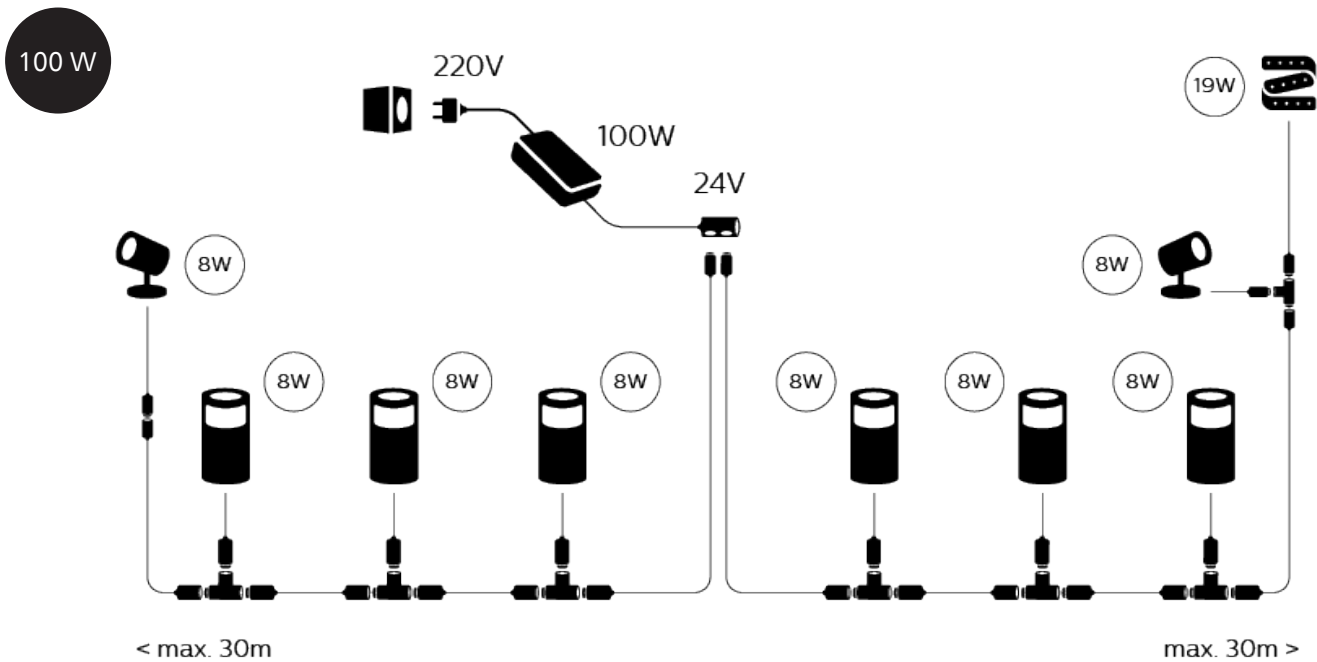

Examples of possible Low volt setups

8718696168721
Cable extension 5 m
1 7,3 ↔ 7,3 / 5000 mm, IP67