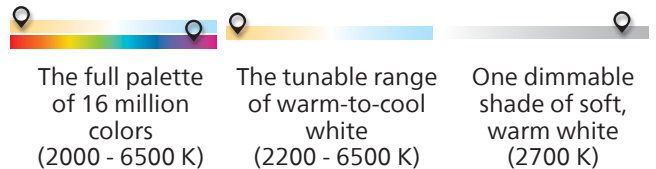

Compare the features

	White and Color Ambiance	White Ambiance	White
Smart control	☒	☒	☒
Control your lights from anywhere	☒	☒	☒
Automatic light control	☒	☒	☒
Easy dimming	☒	☒	☒
Setting the mood	☒	☒	
Natural wake-up	☒	☒	
Light supporting wellbeing	☒	☒	
Colorful smart light	☒		
Sync with music	☒		
Sync with movies and games	☒		

COLOR TEMPERATURE