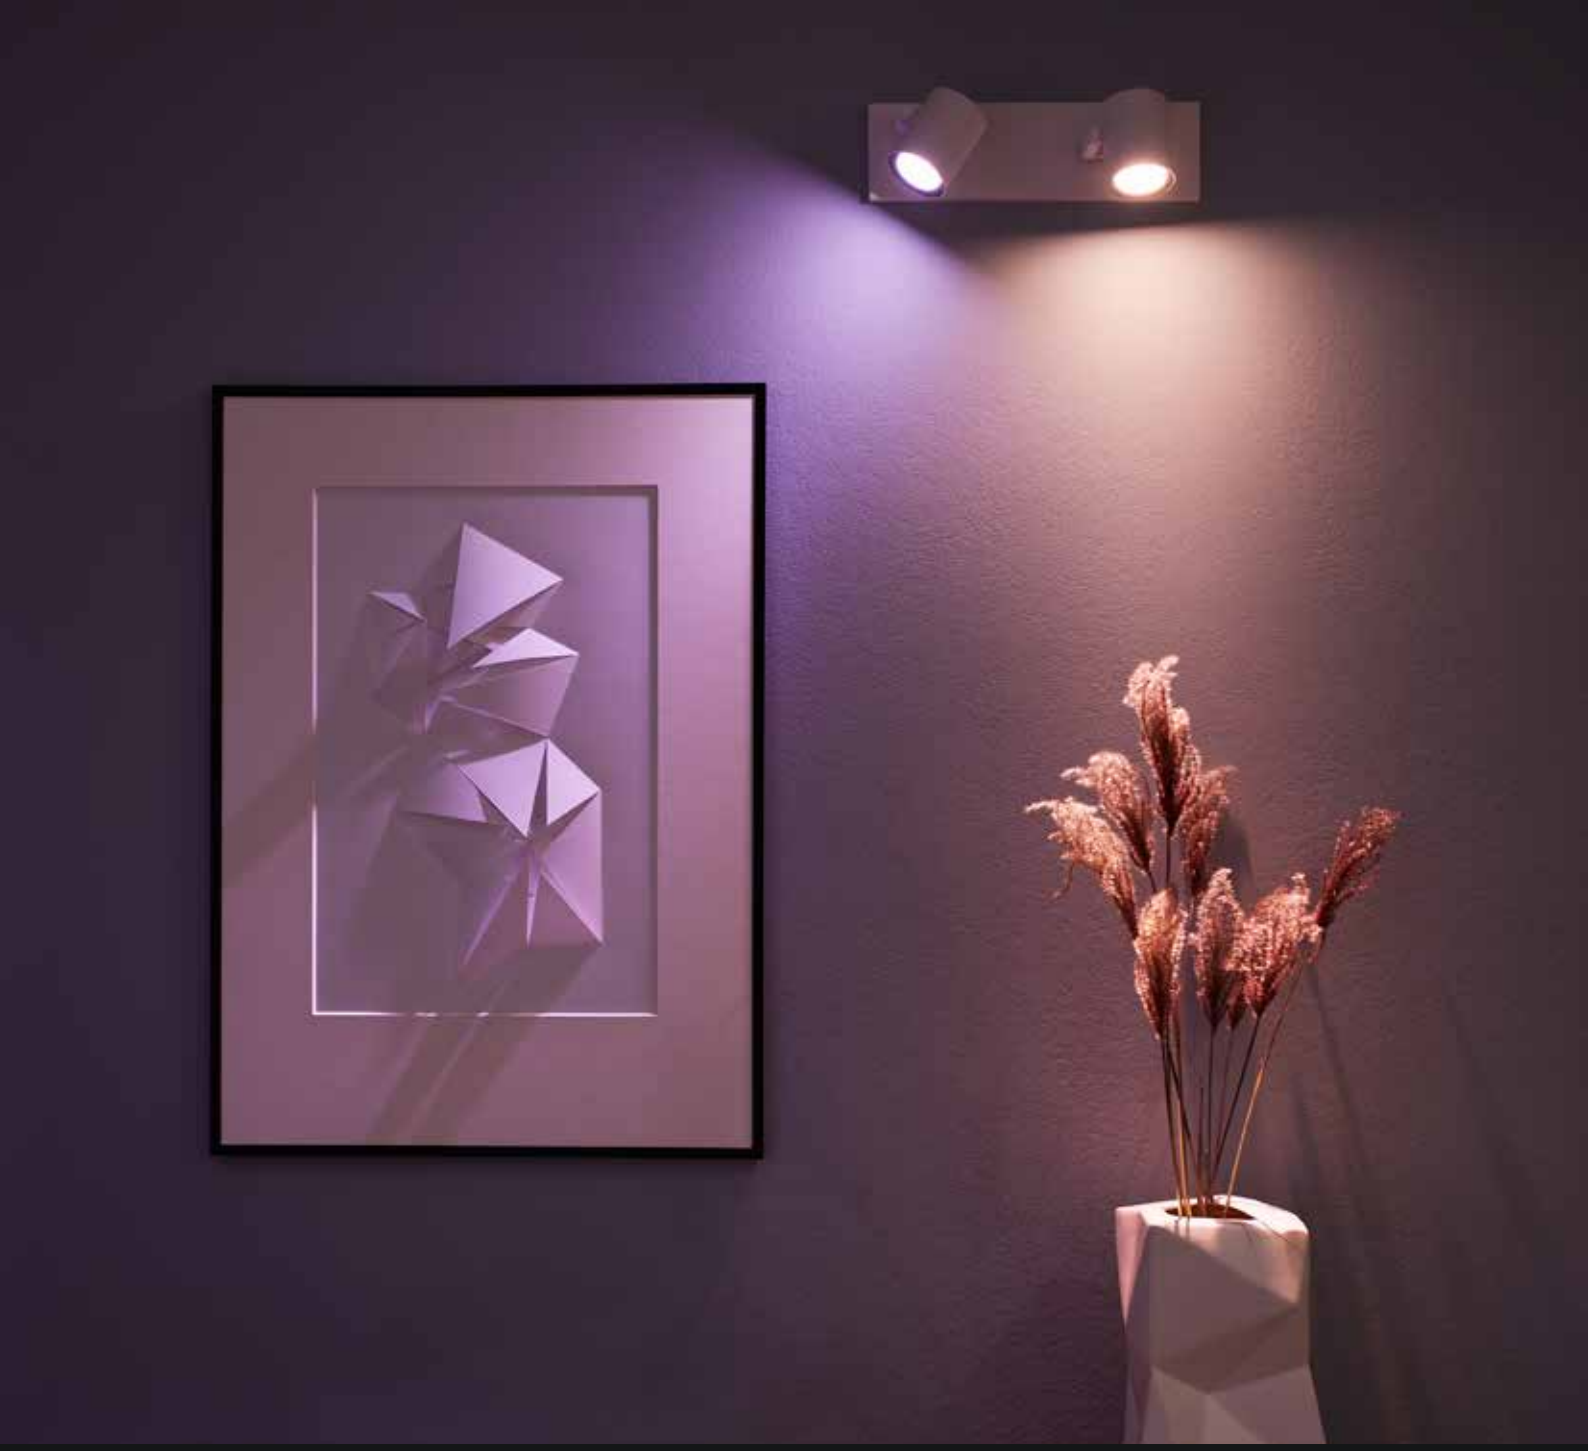

Hue White and Color Ambiance
 220 V–240 V/50–60 Hz, GU10

Ⓢ – IP20

Metal

Philips Hue
Argenta

8718696171578
Argenta single spot white
 † 127 ↔ 110 ↗ 90 mm
 5,7 W, 350 lm at 4000 K

8718696171615
Argenta single spot aluminium
 † 127 ↔ 110 ↗ 90 mm
 5,7 W, 350 lm at 4000 K