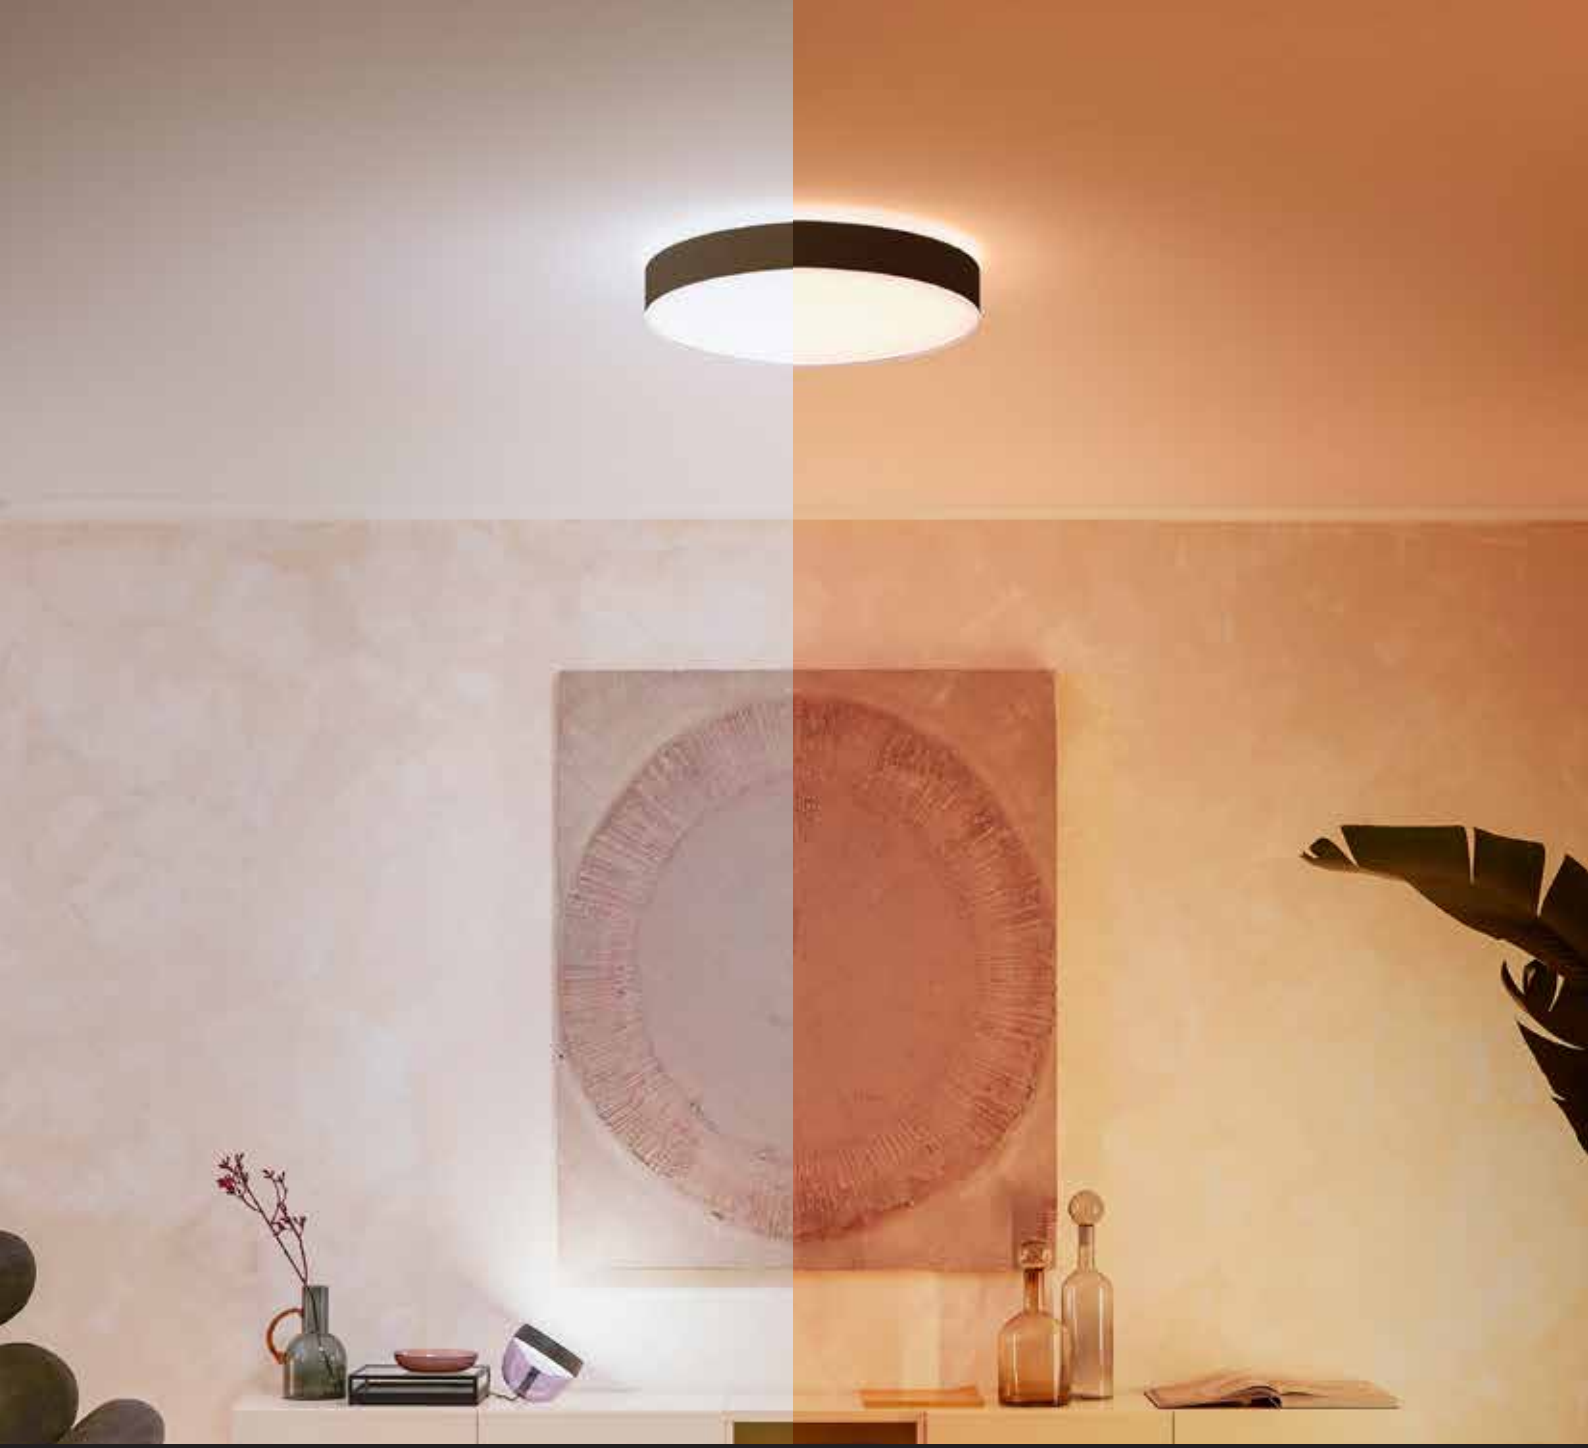

Philips Hue
Enrave