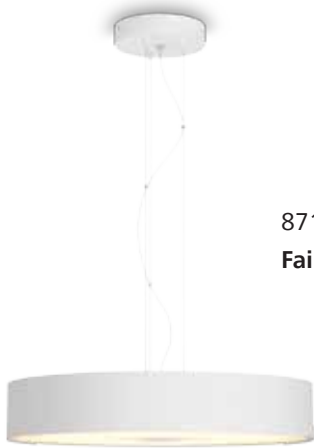

8719514341319
Fair pendant white