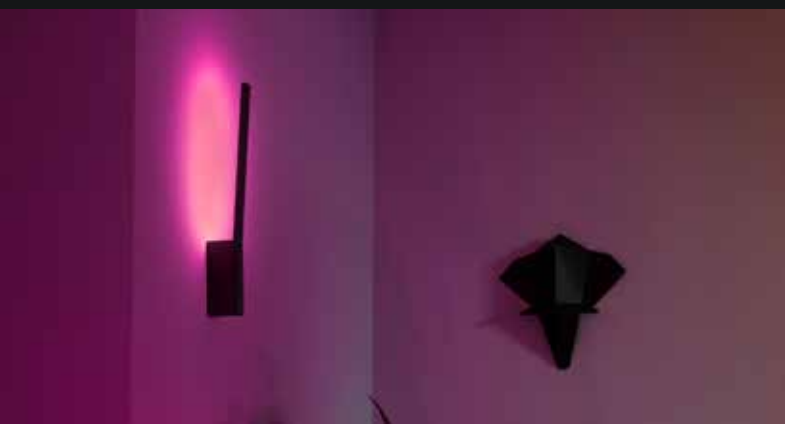

Philips Hue
Sana/Liane