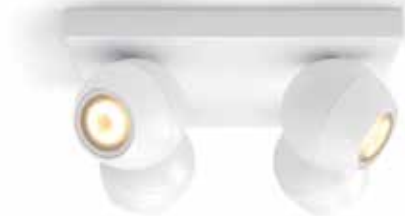

8719514339149
Buckram plate white