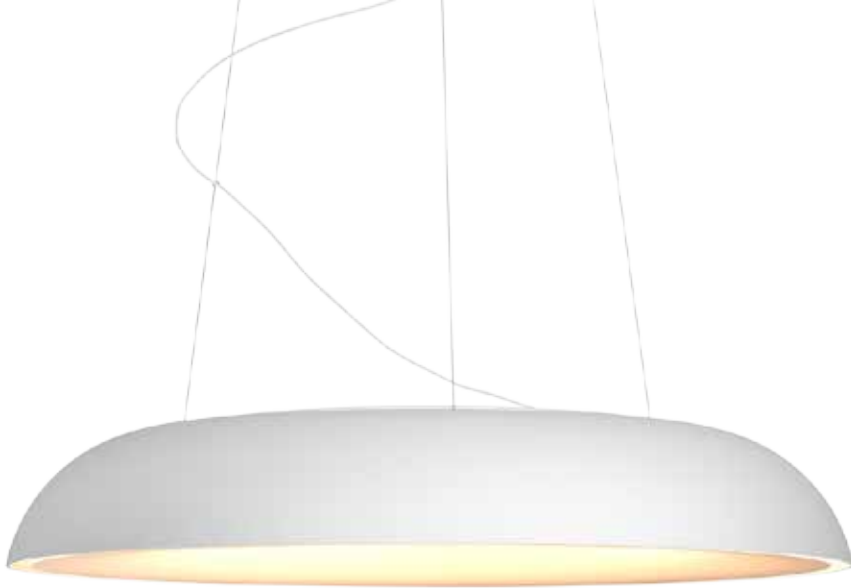

8719514341098
Amaze pendant white