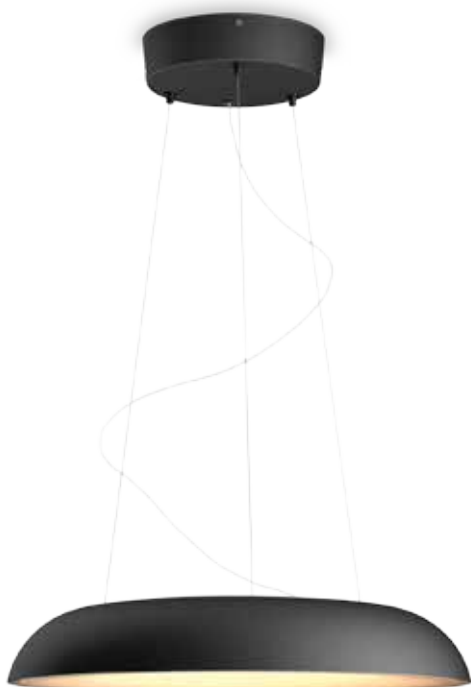

8719514341074
Amaze pendant black

Amaze

2200–6500 K
Lifetime: 25000 hours
Light source included

Hue White Ambiance
220 V–240 V/50–60 Hz
25 W, 2900 lm at 4000 K
⊖ – IP20
↑ 1 500 ↔ 434 ↗ 434 mm
Aluminium/Synthetic