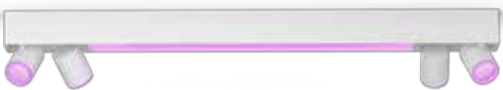

8718696176054

Centris 4L ceiling lamp white

4 x 5,7 W GU10 + 40 W integrated;
4200 lm at 4000 K