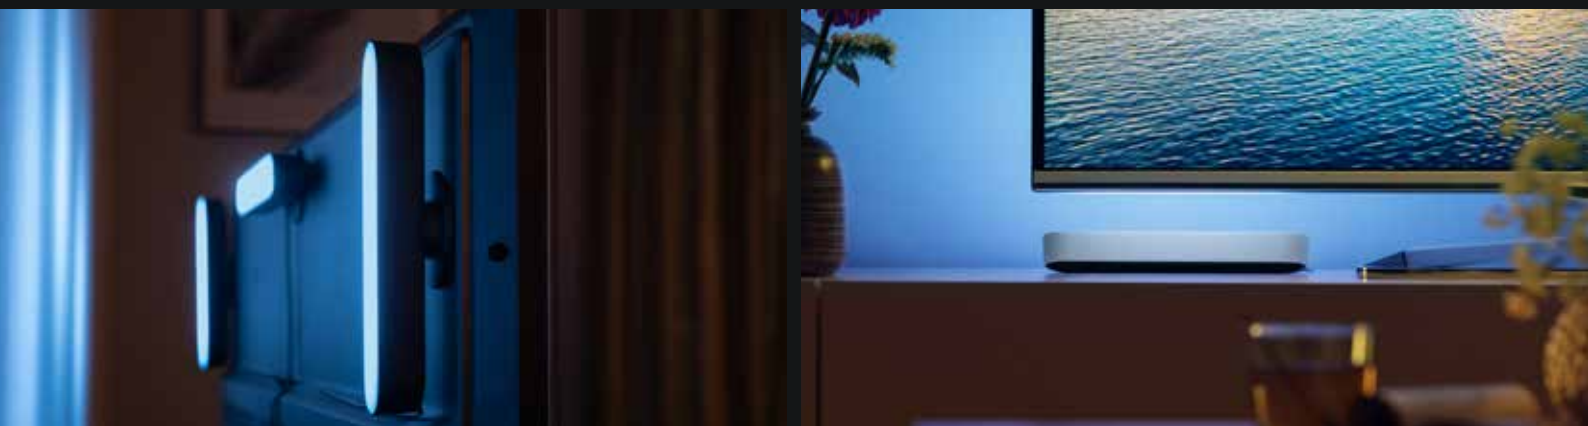

Philips Hue
Play