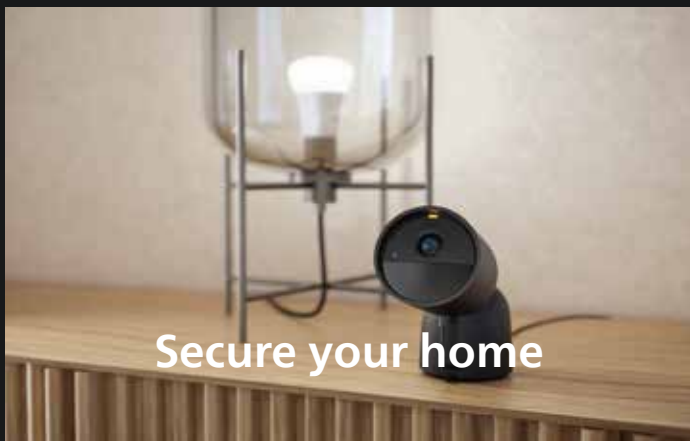

Philips Hue Bridge

Unlock the full power of smart lighting

Add a Philips Hue Bridge to your Hue smart lighting system to expand your range of control. It is the heart of your system, managing all your smart LED lights and storing your customised settings – and giving you full control over your smart lights via the Hue app.

Control lights in your entire home and outdoor space

Set up smart accessories

Create smart light routines

Sync light with movies, music and games

Secure your home

Lights turn on automatically as you arrive

Philips Hue Basics

Setup of the system

Hue brings smart lighting to everyday homes, allowing anyone to create special moments and automate with light. Start with Philips Hue your way: Bluetooth or Bridge. And no worries: even if you start with a Bluetooth-controlled system, you can always add a Bridge.