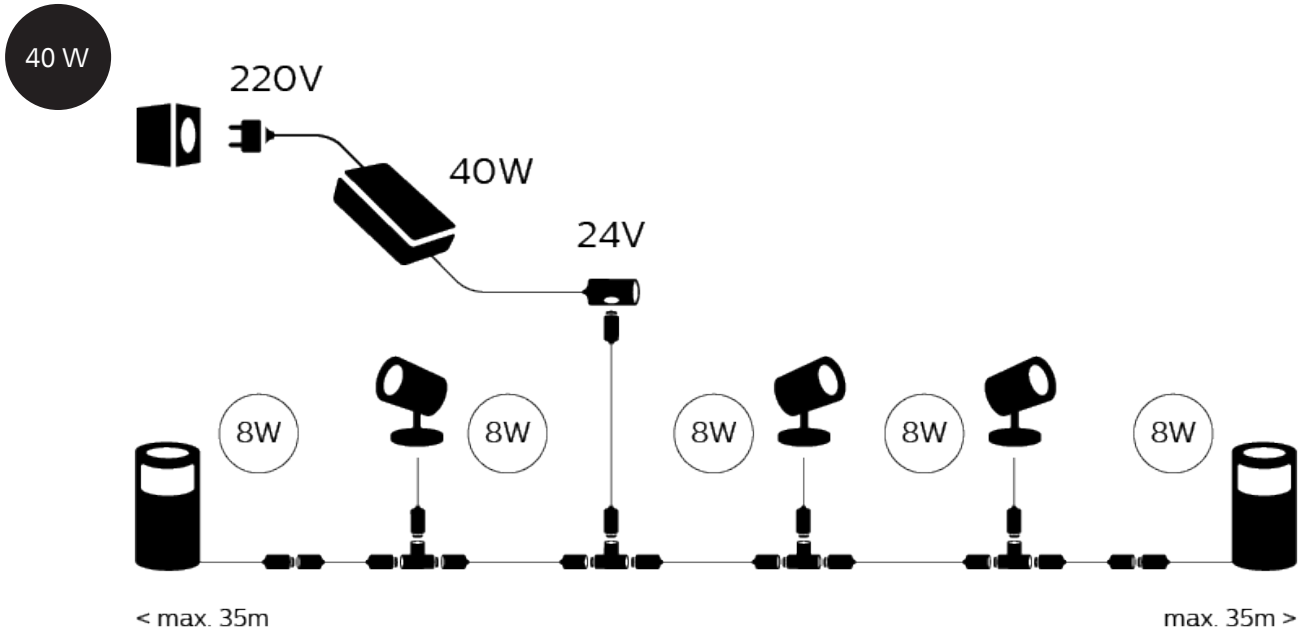

Examples of possible Low volt setups

8718696168721
Cable extension 5 m
1 7,3 ↔ 7,3 / 5000 mm, IP67