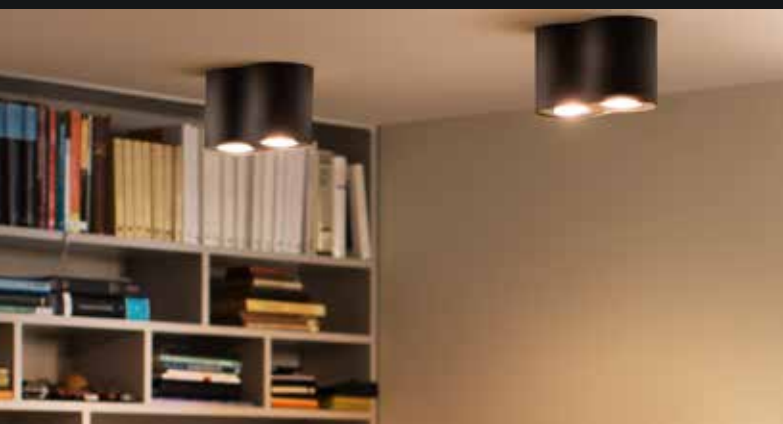

8 W, 806 lm at 4000 K

⊖ – IP20

↑ 192 ↔ 268 ↗ 268 mm (Wellner)

↑ 193 ↔ 186 ↗ 186 mm (Wellness)

Glass (Wellner), Wood/Glass (Wellness)

Philips Hue
Pillar

8719514338449
Pillar single spot black

8719514338524
Pillar single spot extension black
Dimmer switch not included