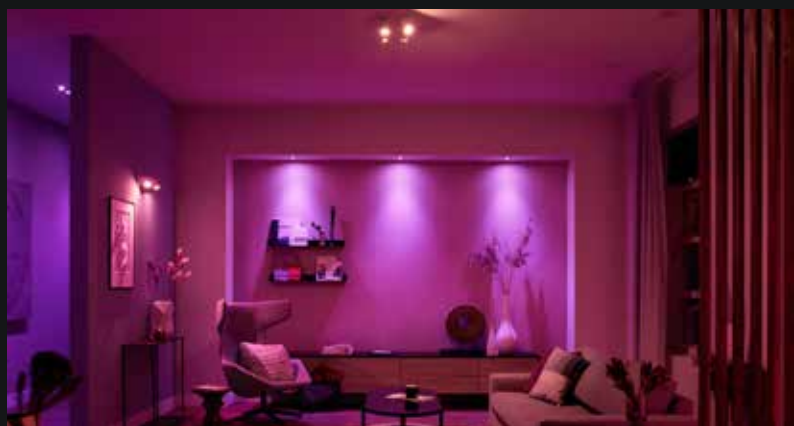

Hue White and Color Ambiance
 220 V–240 V/50–60 Hz, GU10

Ⓢ – IP20

Metal

Philips Hue
Argenta

8718696171578
Argenta single spot white
 † 127 ↔ 110 ↗ 90 mm
 5,7 W, 350 lm at 4000 K

8718696171615
Argenta single spot aluminium
 † 127 ↔ 110 ↗ 90 mm
 5,7 W, 350 lm at 4000 K