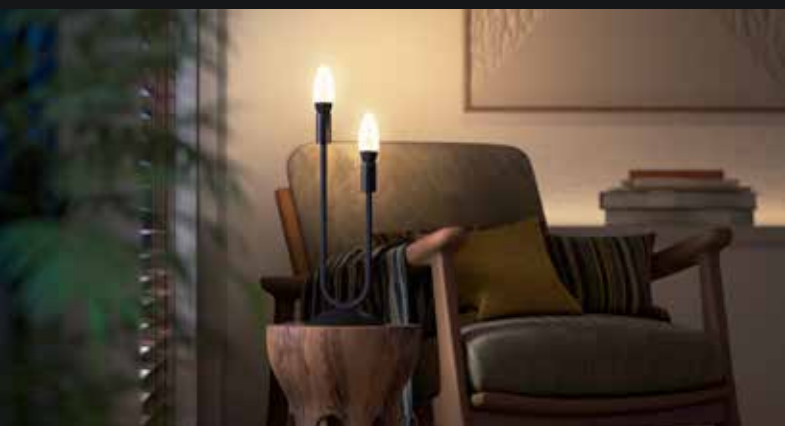

Philips Hue **White Ambiance Filaments**