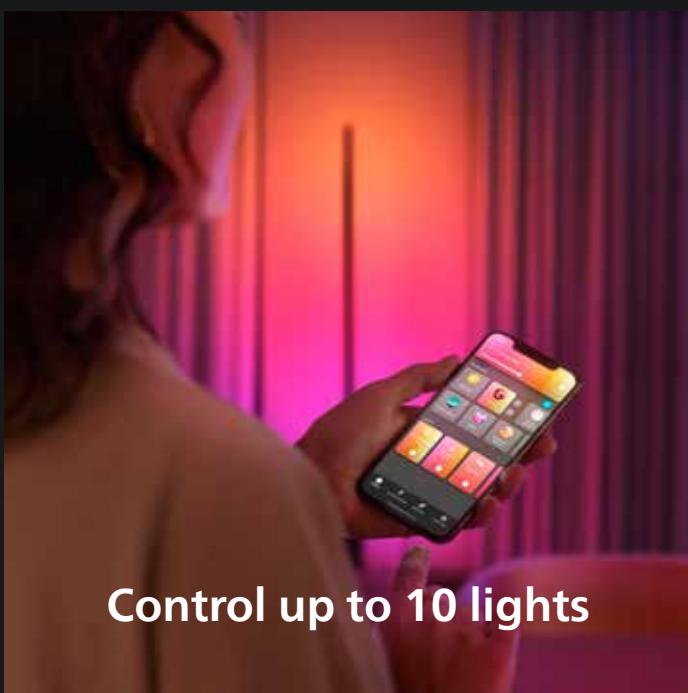

The easy start to smart light

A Bluetooth-controlled system can control lights within Bluetooth range. Set the mood of a single room with any Philips Hue Bluetooth-compatible bulb and the Hue app, which controls up to 10 lights.

Unlock the full experience

Adding a Philips Hue Bridge activates the built-in Zigbee network — a more advanced way to control your lights — and unlocks the full suite of smart lighting

Which option is best for you?

All Philips Hue lights work both with Bluetooth and with the Philips Hue Bridge

Philips Hue with **Bluetooth**

Easy start to smart light

Add up 10 Hue smart lights to your room and control them all with the Philips Hue app while within ca 10 meters of the lights.

Philips Hue Bridge

Unlock the full power of smart lighting

Add a Philips Hue Bridge to your Hue smart lighting system to expand your range of control. It is the heart of your system, managing all your smart LED lights and storing your customised settings – and giving you full control over your smart lights via the Hue app.