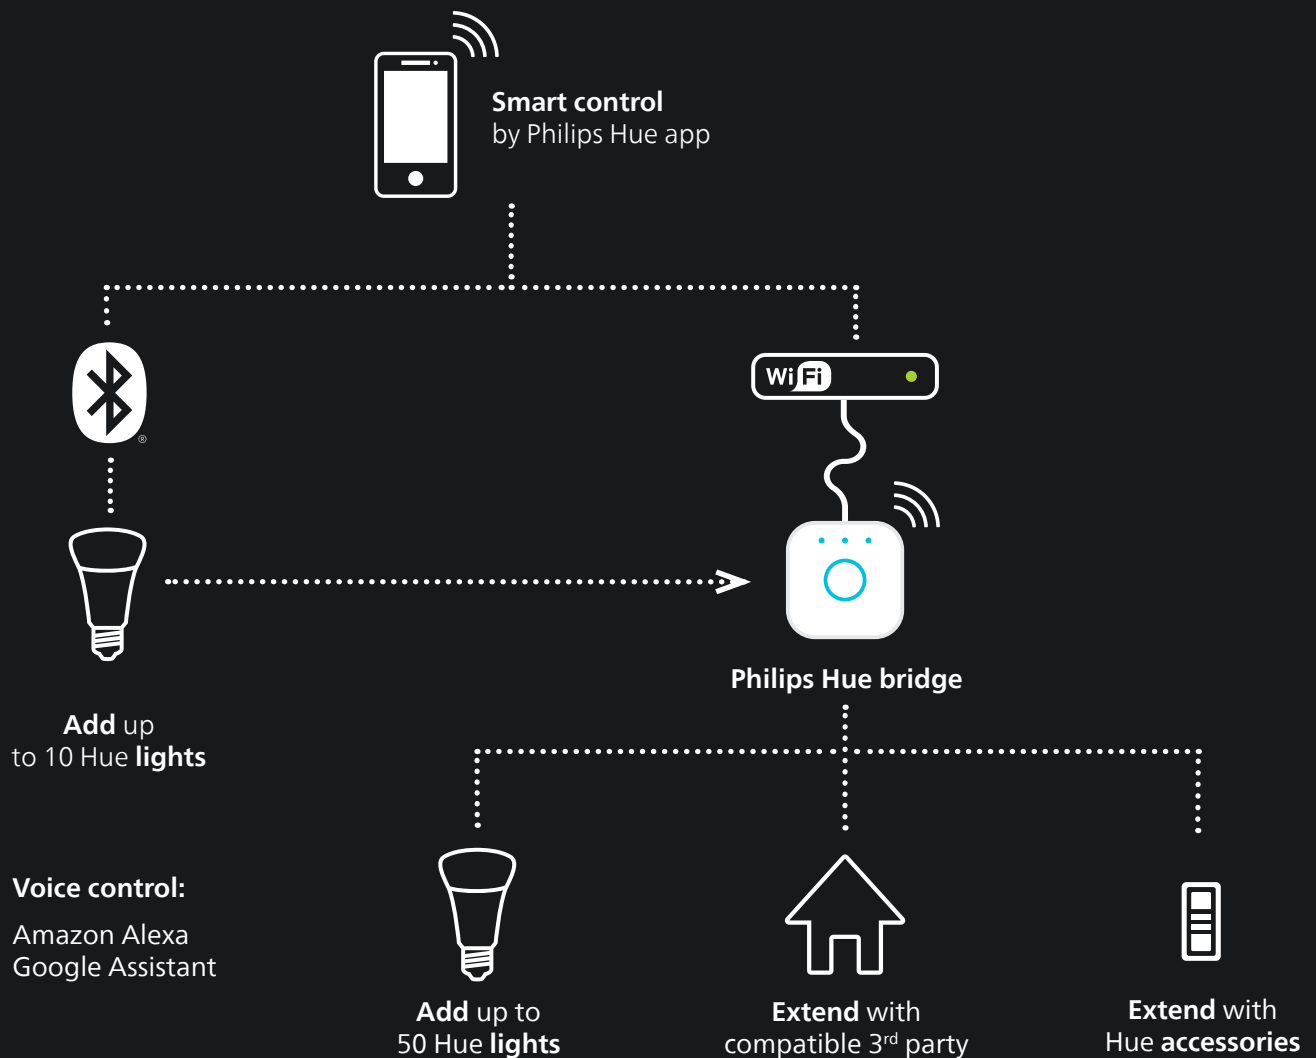

Philips Hue Bridge

Unlock the full power of smart lighting

Add a Philips Hue Bridge to your Hue smart lighting system to expand your range of control. It is the heart of your system, managing all your smart LED lights and storing your customised settings – and giving you full control over your smart lights via the Hue app.

Control lights in your entire home and outdoor space

Set up smart accessories

Create smart light routines

Sync light with movies, music and games

Secure your home

Lights turn on automatically as you arrive

Philips Hue Basics

Setup of the system

Hue brings smart lighting to everyday homes, allowing anyone to create special moments and automate with light. Start with Philips Hue your way: Bluetooth or Bridge. And no worries: even if you start with a Bluetooth-controlled system, you can always add a Bridge.

Smart wireless hub: The Bridge

The bridge is the heart of your Philips Hue system that wirelessly connects your smart device to your Philips Hue lights. You can add up to 50 Philips Hue lights and 10 accessories to one bridge.