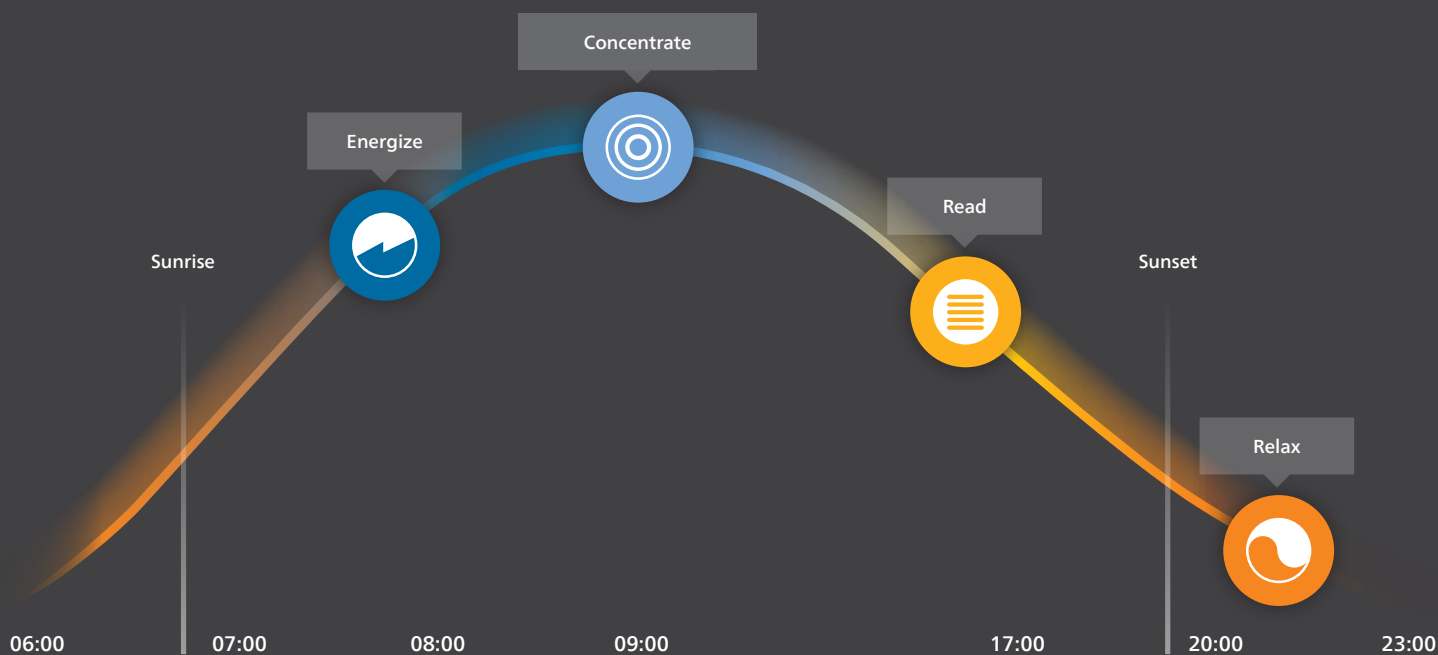

Boost your energy

Use light to amp up the energy in your home. With its cool white light, the Energize light scene helps you add a little pep to your morning or an extra punch to your workout.

Sharpen your focus

When you need to get things done, Philips Hue can help you direct your full attention to the task at hand. Set the Concentrate light scene to stay focused and keep your head in the game.

Read with ease

Curl up with a good book under the right light. With the Read light scene, Philips Hue adjusts the light from cool to warm for the perfect shade of white, allowing you to comfortably flip through the pages.

Relax your mind

Finding the time to unwind can prove difficult. When you finally do get a moment to yourself, set Philips Hue to the subtle, soft light of the Relax scene and take your tranquility to the next level.